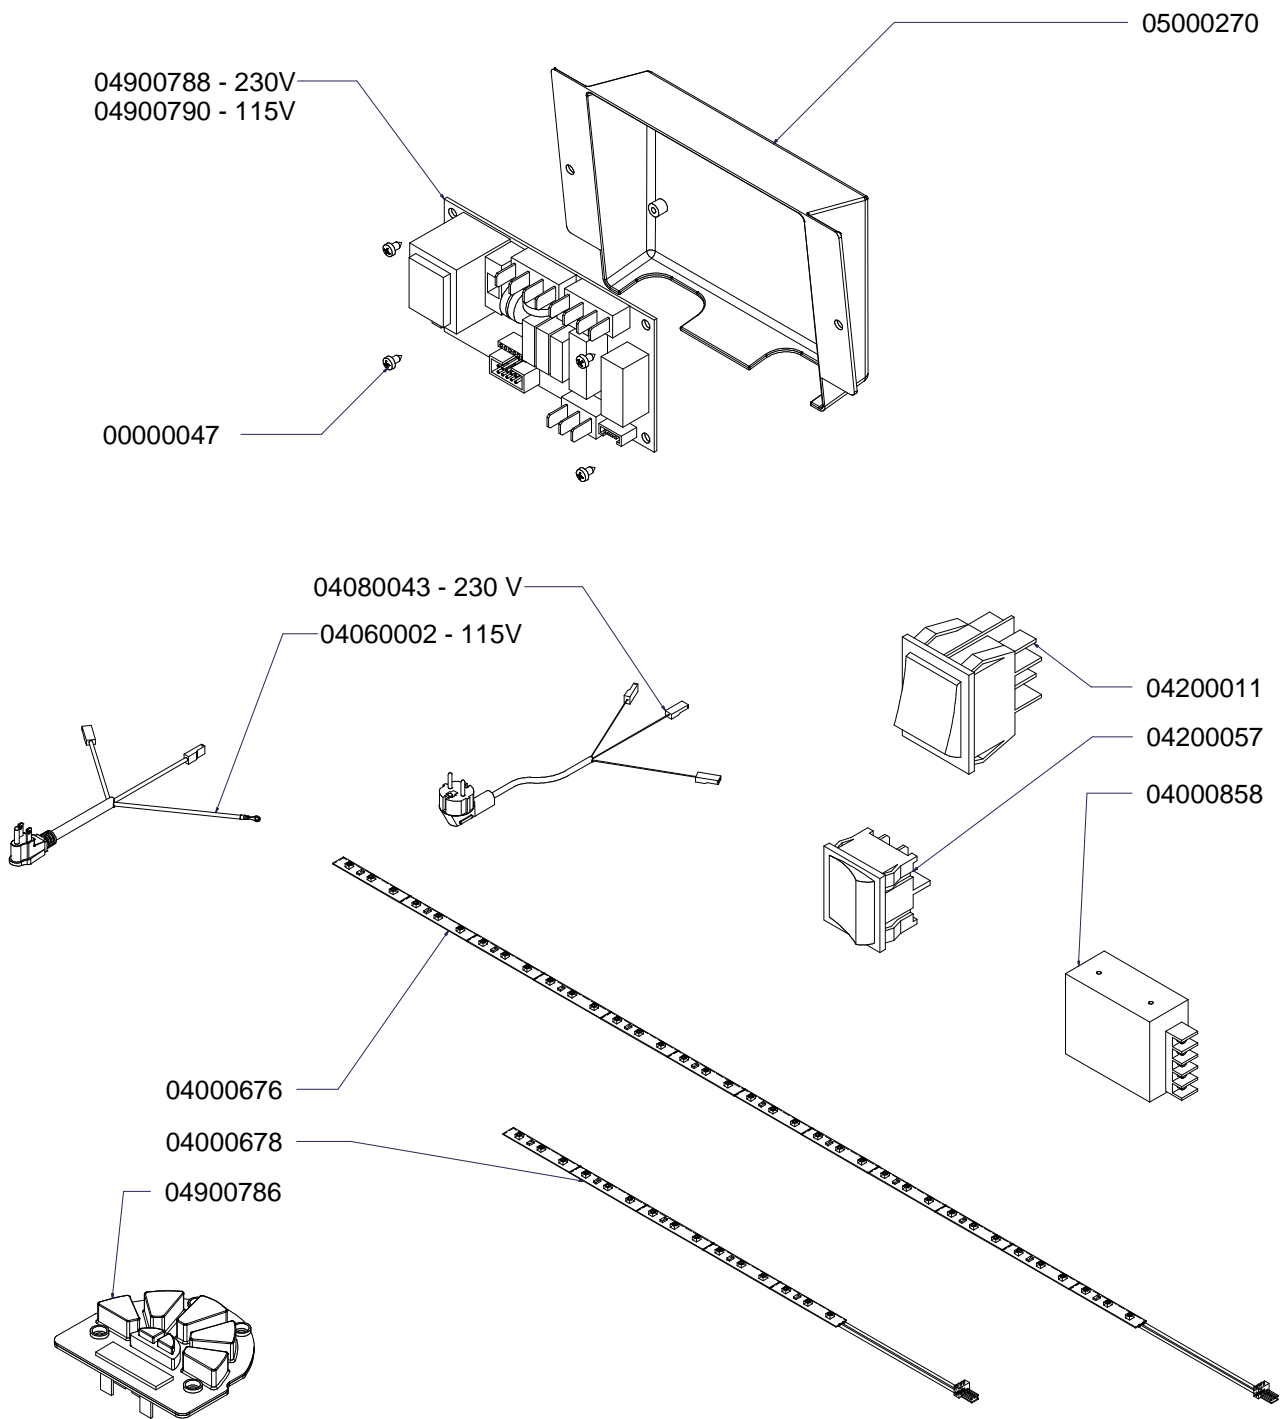

COMPONENTI ELETTRICI ED ELETTRONICI ELECTRONIC & ELECTRICAL COMPONENTS

CODICE / CODE	DESCRIZIONE	DESCRIPTION
04000660	CAVO 10 VIE COLLEGAMENTO PULSANTIERA-CENTRALINA - MUSICA	CENTRAL UNIT/DISPENSING CIRCUIT BOARD CONNECTING CABLE
04000662	IMPIANTO ELETTRICO MUSICA	COMPLETE WIRING ASSEMBLY - MUSICA
04000666	CABLAGGIO BASSO VOLTAGGIO ALIMENTAZIONE LUCI - MUSICA	LIGHTING WIRING ASSEMBLY - MUSICA
04000668	CAVO ALIMENTAZIONE LUCI - MUSICA	LIGHTING TRASFORMER WIRING ASSEMBLY - MUSICA
04000670	CAVO DOSATORE VOLUMETRICO-CENTRALINA - MUSICA	VOLUMETRIC COUNTER CABLE - MUSICA
04000672	CAVO DOSATORE VOLUMETRICO ATT. DIRETTO MUSICA	VOLUMETRIC COUNTER CABLE - MUSICA D.A.